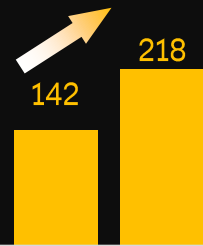

Расширение сети 4G в ЛО 2021-2022