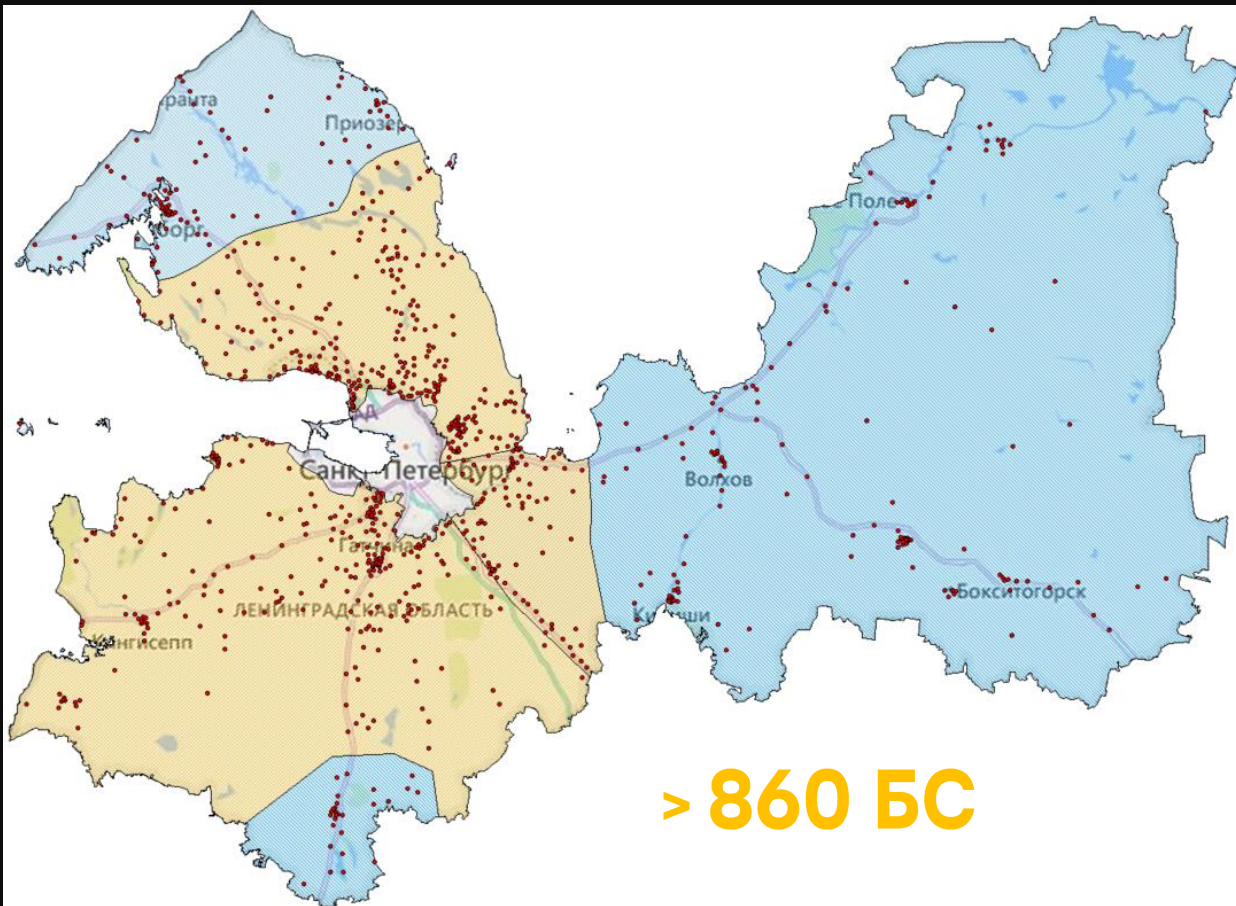

Расширение сети 4G в ЛО 2021-2022